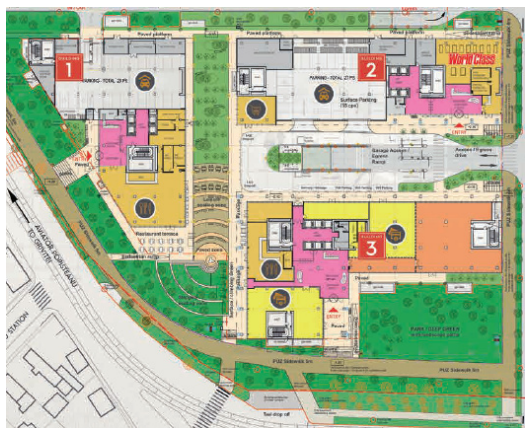

Office to let

Expo Business Park - Building 1

Bucharest, Sector 1, 54 A Aviator Popisteanu st.

Building information

Building status	Existing
Year of construction	2019
Parking ratio	1 / 65 sq m
Total building area	8 300 sq m

Building completely leased

Typical floor plan

Public transport

Metro: M4

Bus: 105, 308, 381

Tram: 3

Contact

+40 21 302 3400